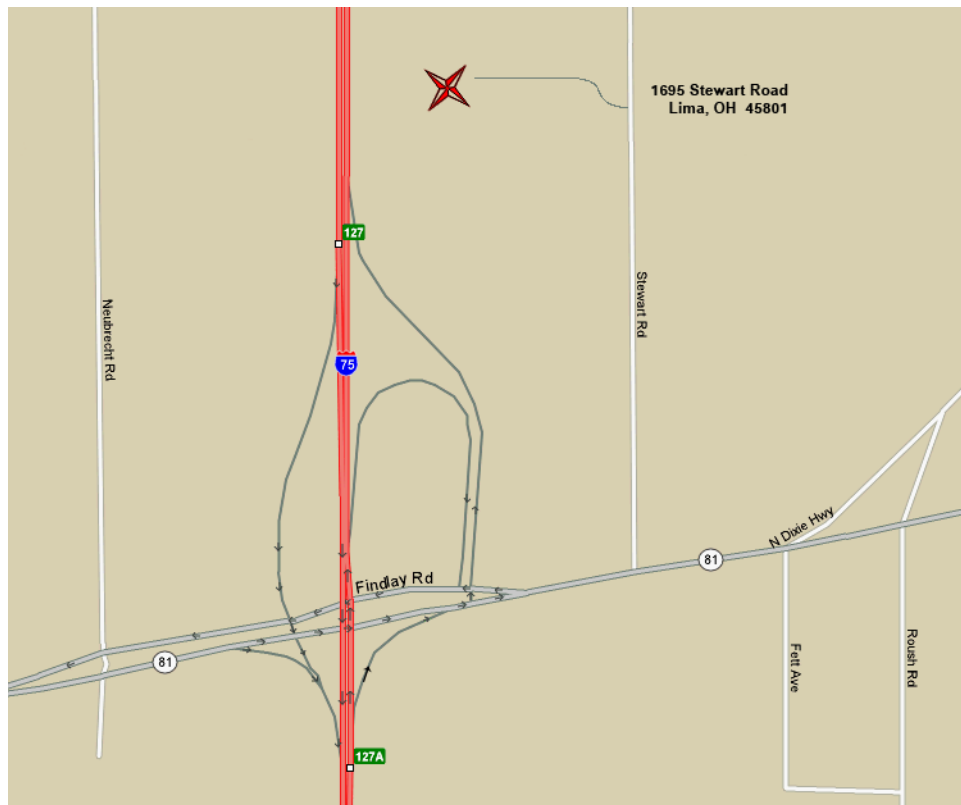

DIRECTIONS TO BELIEVERS CHRISTIAN FELLOWSHIP

From the South: Take exit 127A from I75. This will take you to SR81 east. On SR81 east move into the left lane in preparation to turn left. At Stewart Road turn left (if you reach a set of traffic lights then you missed Stewart Road). On Stewart Road look for B.C.F. on the left.

From the North: Take exit 127 from I75. Turn left on SR81 to head east. On SR81 move into the left lane to turn left at Stewart Road. On Stewart Road the church is on the left.