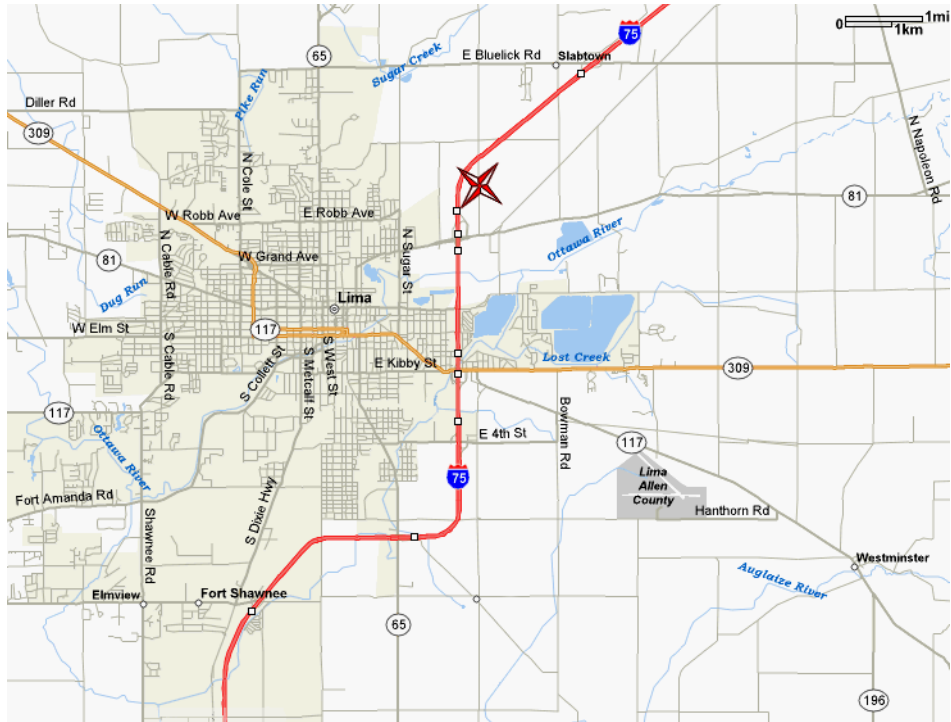

DIRECTIONS TO BELIEVERS CHRISTIAN FELLOWSHIP

From the South: Take exit 127A from I75. This will take you to SR81 east. On SR81 east move into the left lane in preparation to turn left. At Stewart Road turn left (if you reach a set of traffic lights then you missed Stewart Road). On Stewart Road look for B.C.F. on the left.

From the North: Take exit 127 from I75. Turn left on SR81 to head east. On SR81 move into the left lane to turn left at Stewart Road. On Stewart Road the church is on the left.